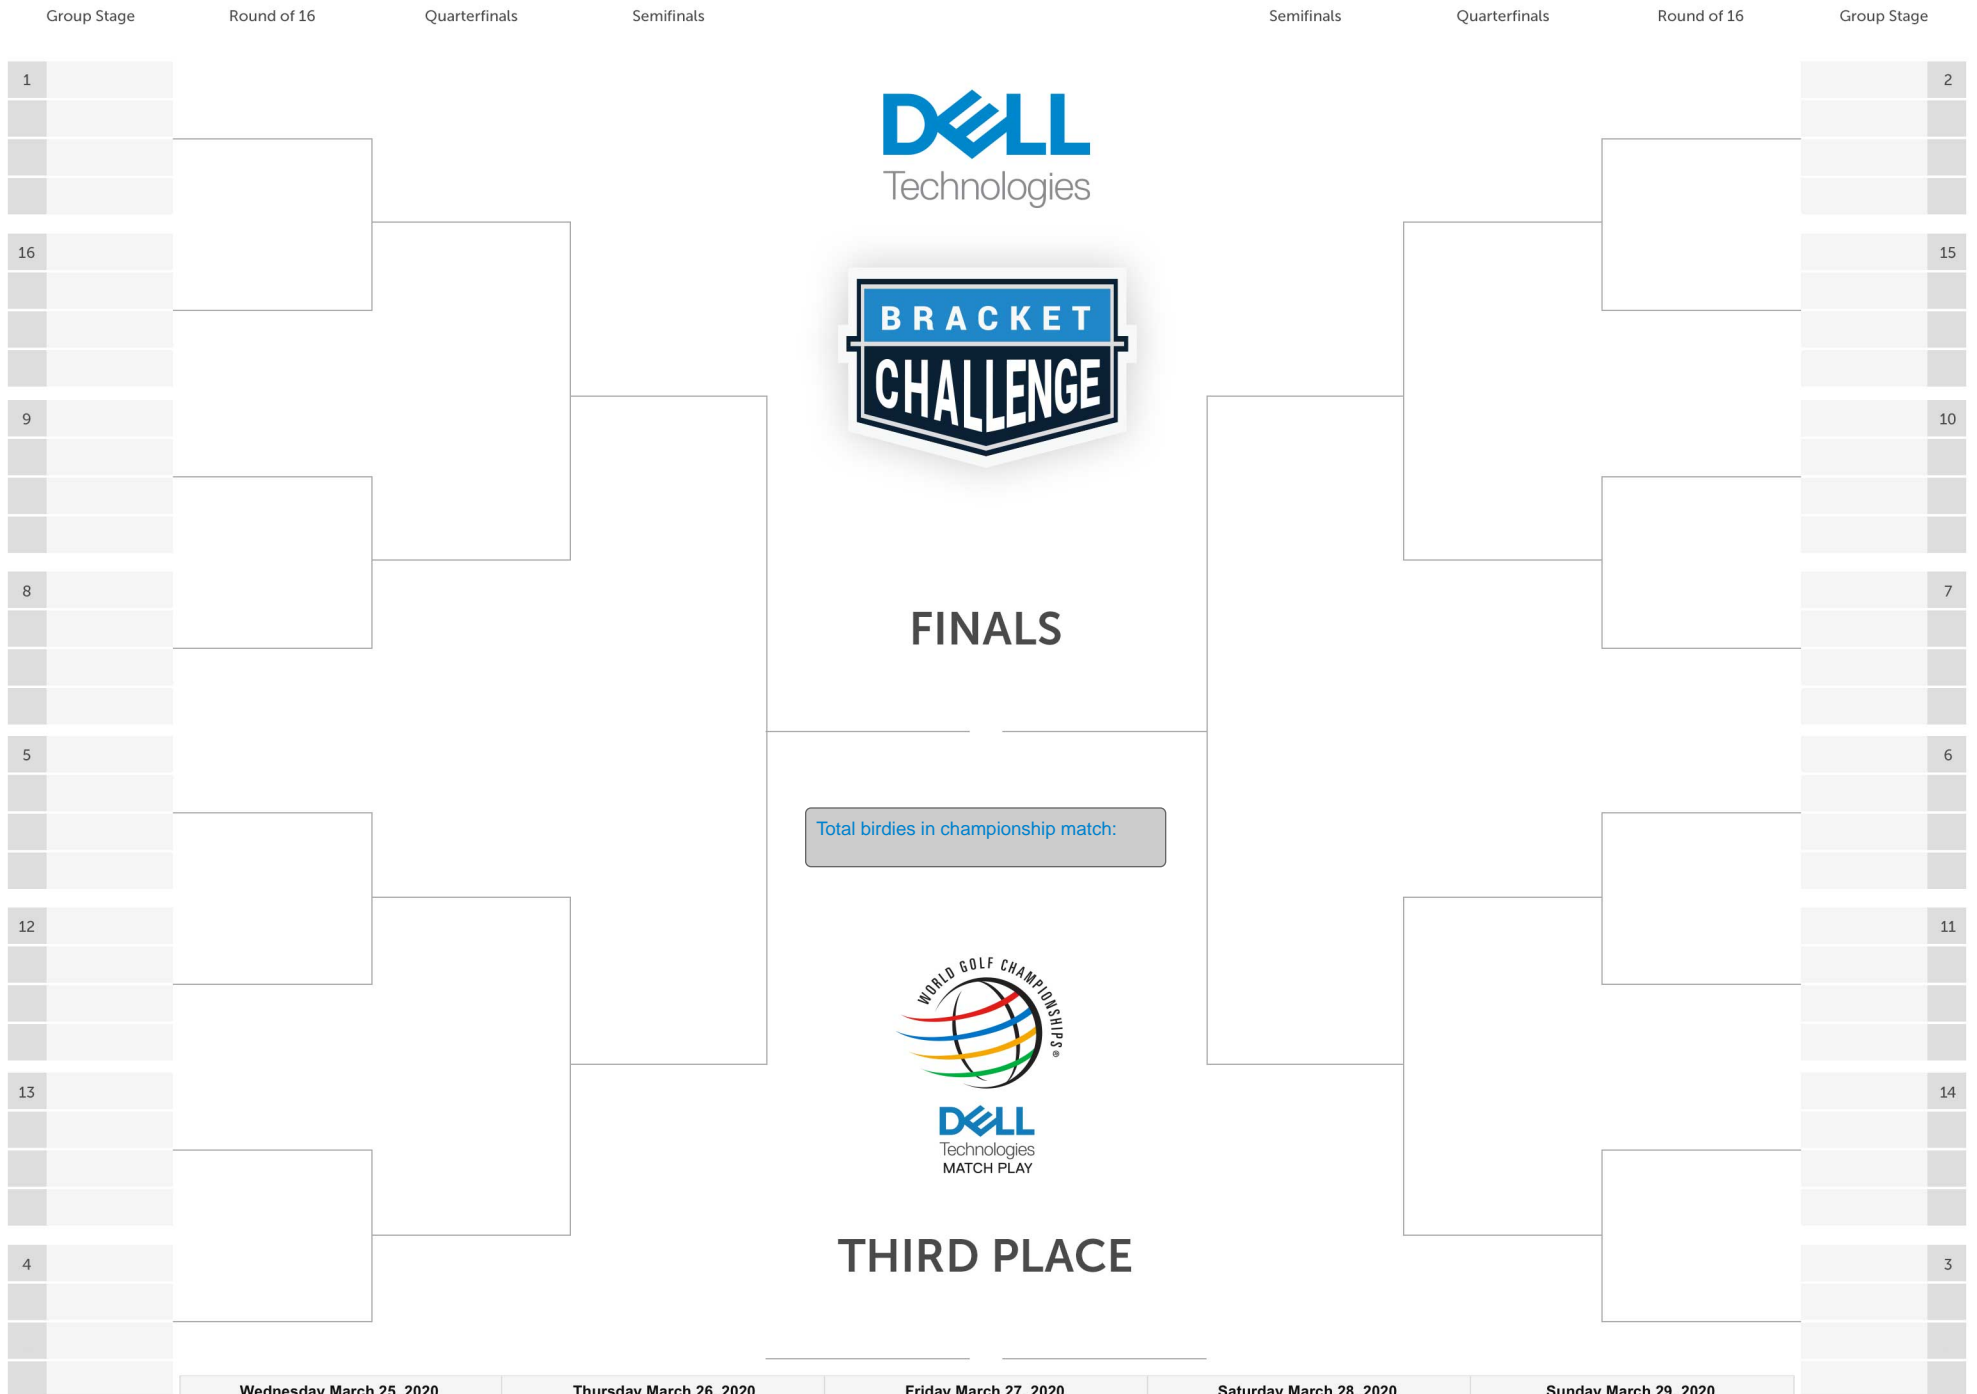

PGA TOUR Dell Technologies Bracket

Wednesday March 25, 2020		Thursday March 26, 2020		Friday March 27, 2020		Saturday March 28, 2020		Sunday March 29, 2020	
PGA TOUR Live	10:15am-8pm EST	PGA TOUR Live	10:15am-8pm EST	PGA TOUR Live	10:15am-8pm EST	GOLF CHANNEL	10am-2pm EST	GOLF CHANNEL	10am-2pm EST
GOLF CHANNEL	2pm-8pm EST	GOLF CHANNEL	2pm-8pm EST	GOLF CHANNEL	2pm-8pm EST	PGA TOUR Radio	10am-6pm EST	PGA TOUR Radio	11pm-7pm EST
PGA TOUR Radio	2pm-8pm EST	PGA TOUR Radio	2pm-8pm EST	PGA TOUR Radio	2pm-8pm EST	NBC	2pm-6pm EST	NBC	3pm-7pm EST